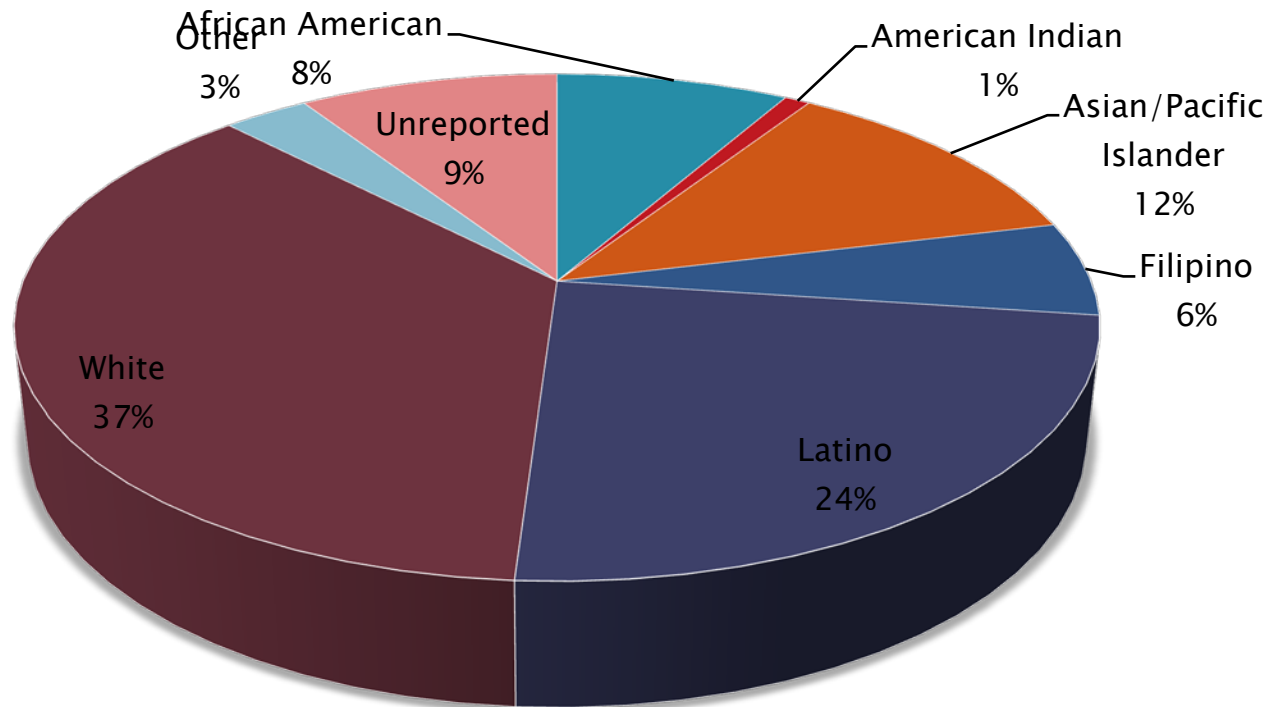

**Report on Student
and Employee Diversity
2007-08**

San Diego Community College District

A decorative graphic at the bottom of the page consisting of a dark blue gradient area on the left, a black horizontal bar, and a light blue gradient area on the right.

City of San Diego Total Population

SANDAG
San Diego Regional Agency

Student Ethnicity

Fall 2008

City College Student Ethnicity Fall 2008

Mesa College Student Ethnicity Fall 2008

Miramar College Student Ethnicity Fall 2008

All Colleges Student Ethnicity Fall 2008

Continuing Education Student Ethnicity Fall 2008

Employee Diversity

Fall 2007

SDCCCD Total Employees

Facts on File
Report on Academic Year 2007-2008

District Office Total Employees