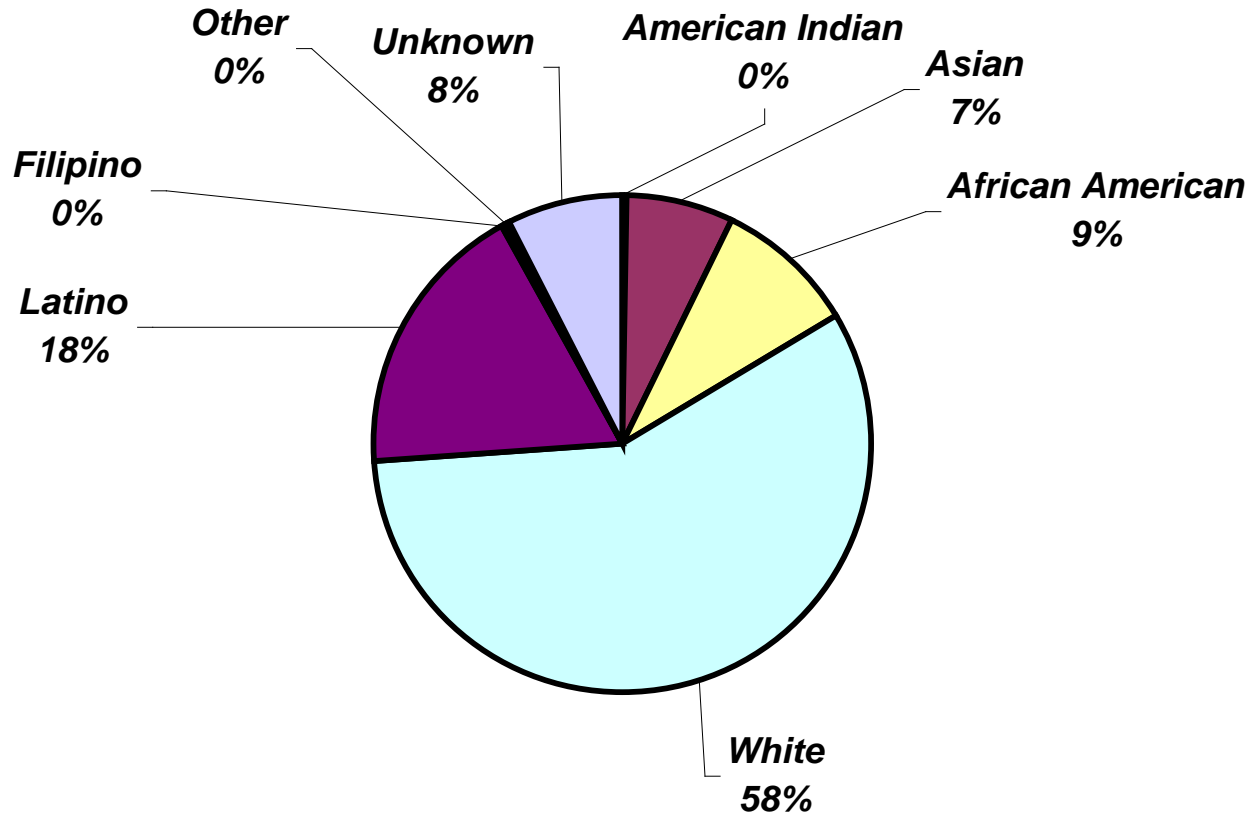

Continuing Education Total Employees

Facts on File
Report on Academic Year 2007-2008