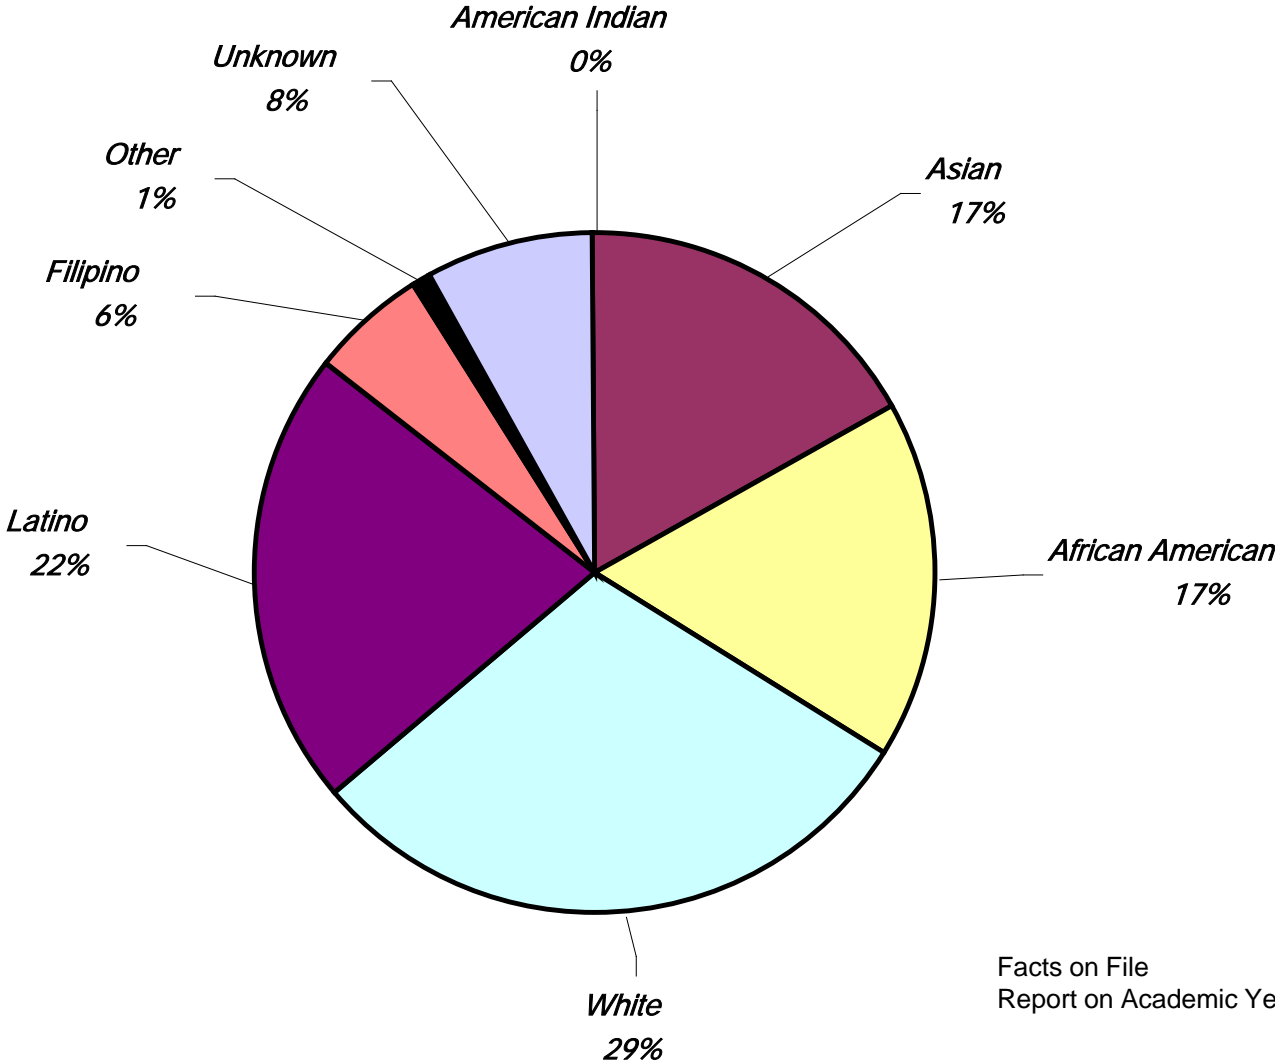

**Report on Student
and Employee Diversity
2007-08**

San Diego Community College District

A decorative graphic at the bottom of the page consisting of a dark blue gradient area on the left, a black horizontal bar, and a light blue gradient area on the right.

City of San Diego Total Population

SANDAG
San Diego Regional Agency

Student Ethnicity

Fall 2008

City College Student Ethnicity Fall 2008

Mesa College Student Ethnicity Fall 2008

Miramar College Student Ethnicity Fall 2008

All Colleges Student Ethnicity Fall 2008

Continuing Education Student Ethnicity Fall 2008

Employee Diversity

Fall 2007

SDCCCD Total Employees

Facts on File
Report on Academic Year 2007-2008

District Office Total Employees