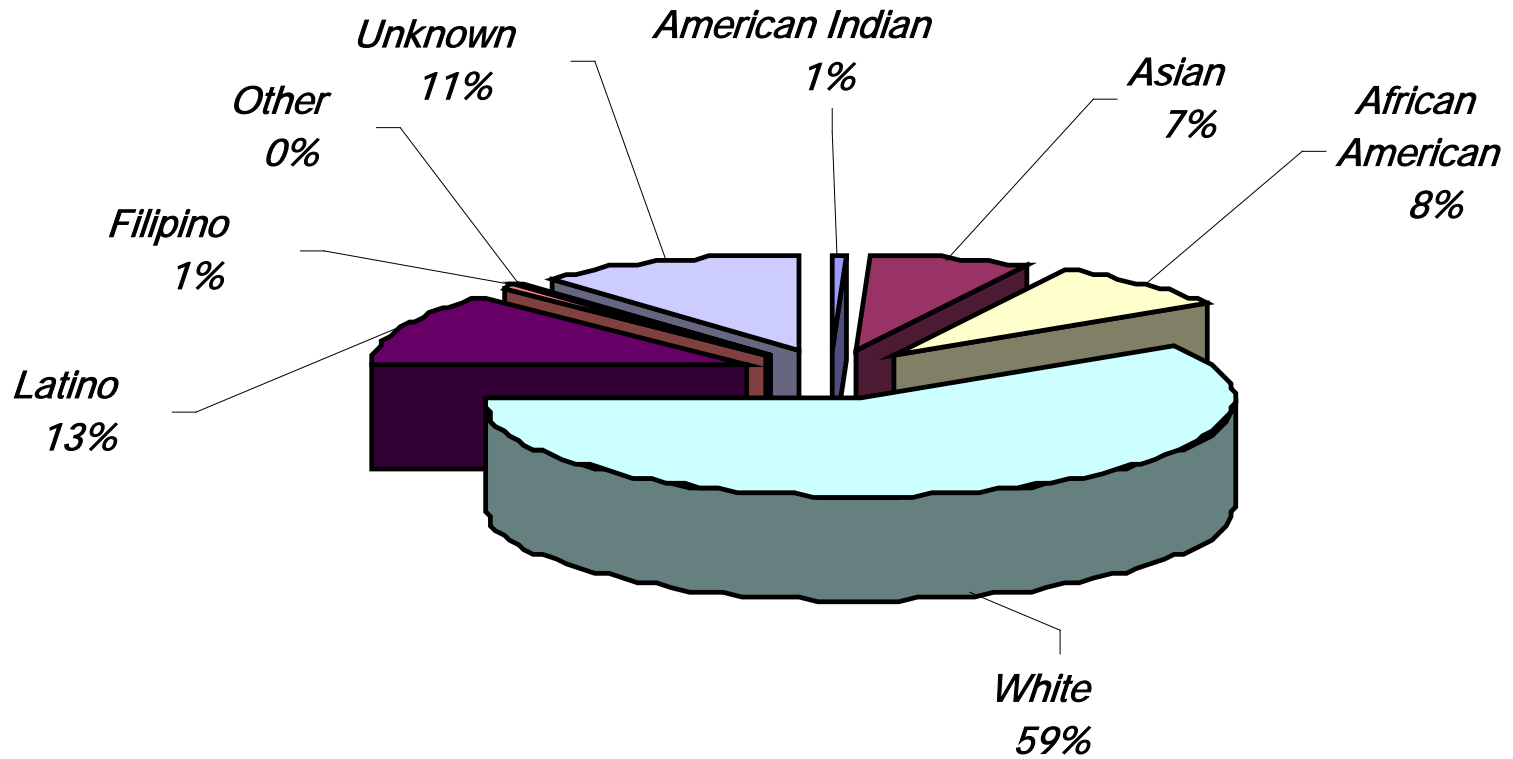

**Report on Student
and Employee Diversity
2007-08**

San Diego Community College District

A decorative graphic at the bottom of the page consisting of a dark blue gradient area on the left, a black horizontal bar, and a light blue gradient area on the right.

Facts on File
Report on Academic Year 2007-2008

SDCCD Classified Employees

Facts on File
Report on Academic Year 2007-2008

SDCCD Faculty

Facts on File
Report on Academic Year 2007-2008

Gender

City College

Total Employees