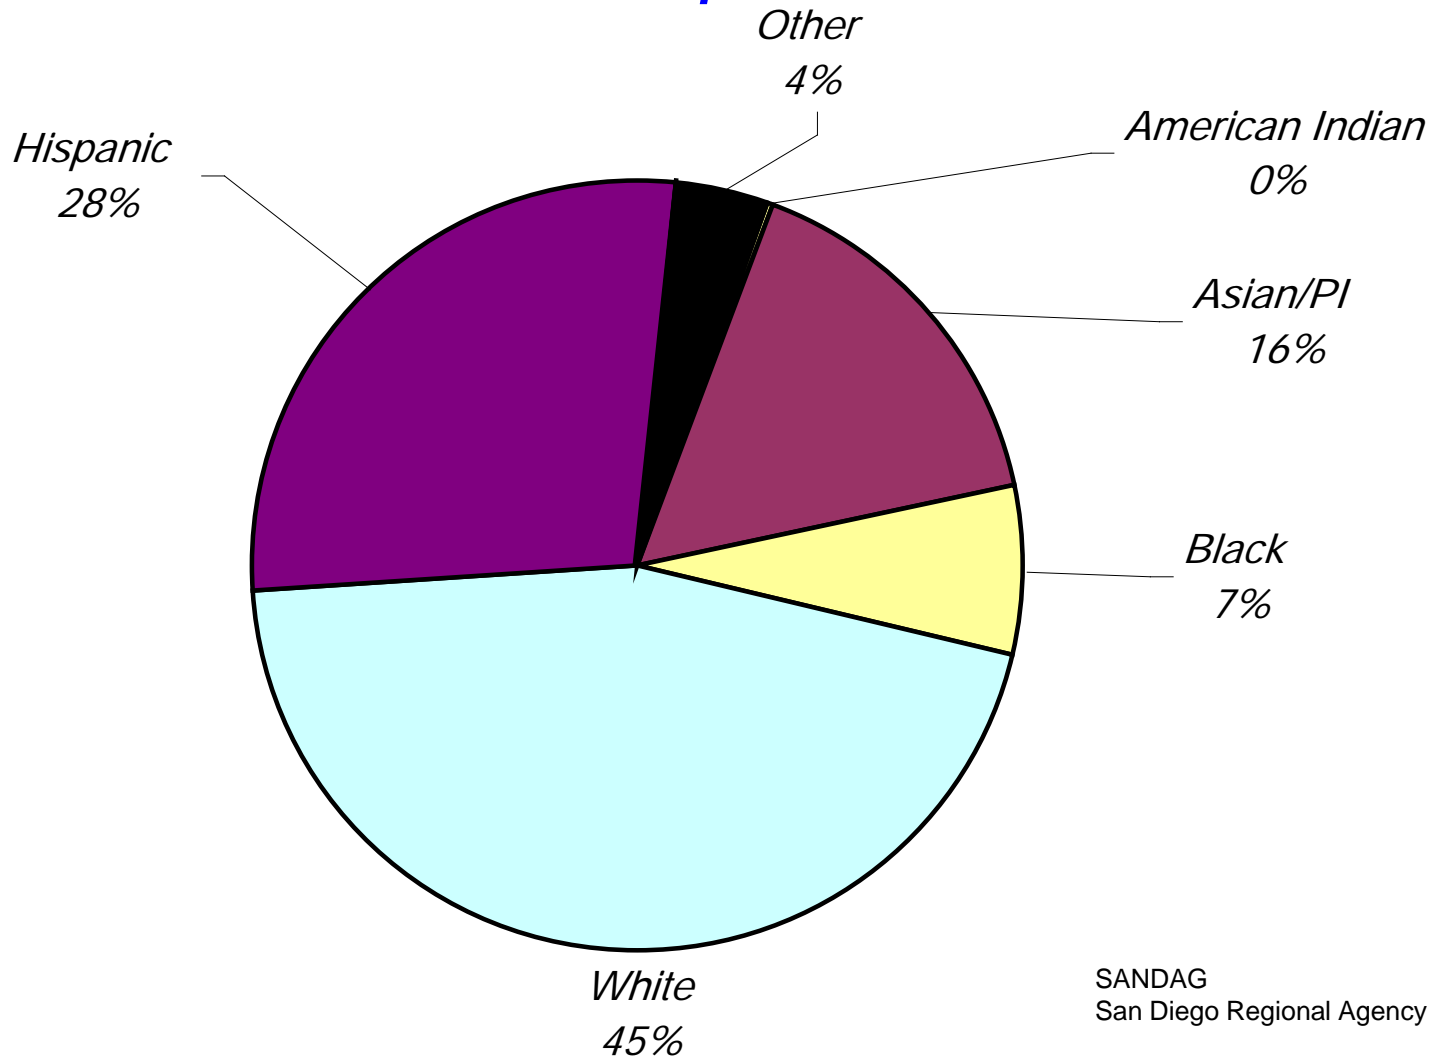

**Report on Student
and Employee Diversity
2007-08**

San Diego Community College District

A decorative graphic at the bottom of the page consisting of a dark blue gradient area on the left, a black horizontal bar, and a light blue gradient area on the right.

City of San Diego Total Population

SANDAG
San Diego Regional Agency

Student Ethnicity

Fall 2008

City College Student Ethnicity Fall 2008

Mesa College Student Ethnicity Fall 2008

Miramar College Student Ethnicity Fall 2008