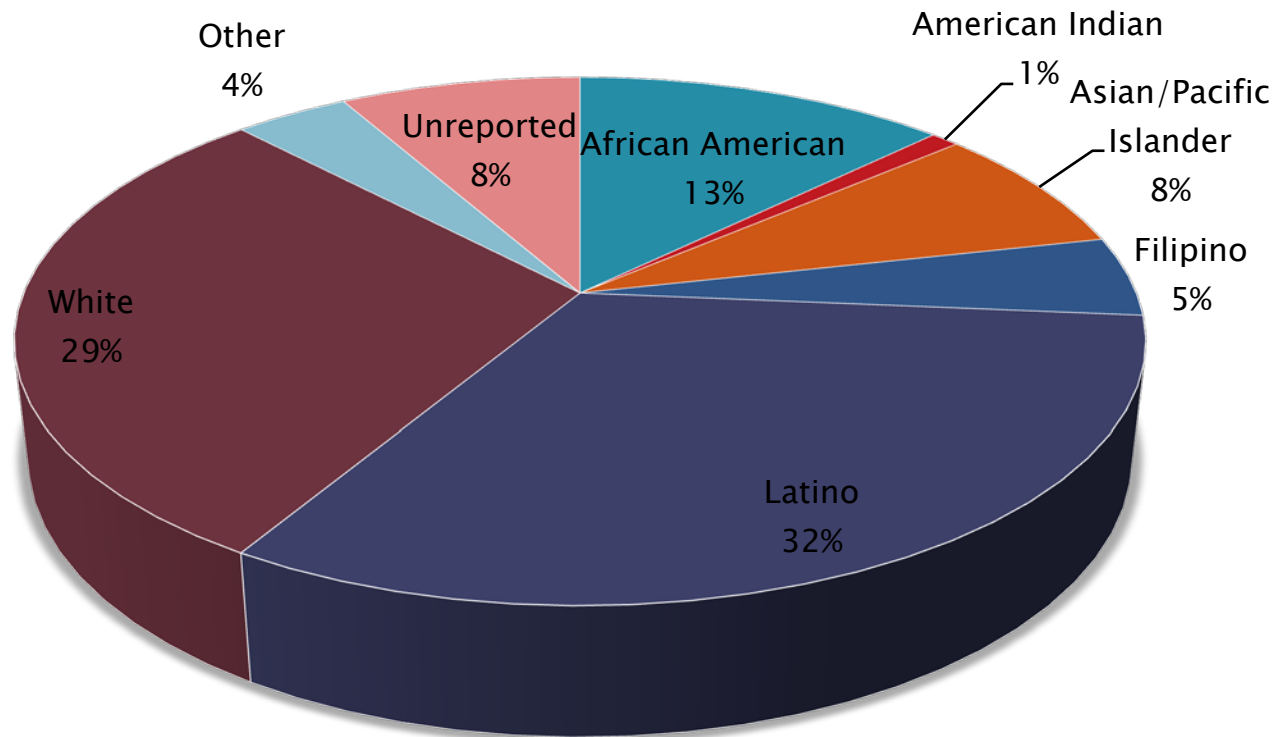

**Report on Student
and Employee Diversity
2007-08**

San Diego Community College District

A decorative graphic at the bottom of the page consisting of a dark blue gradient area on the left, a black horizontal bar, and a light blue gradient area on the right.

City of San Diego Total Population

SANDAG
San Diego Regional Agency

Student Ethnicity

Fall 2008

City College Student Ethnicity Fall 2008

Mesa College Student Ethnicity Fall 2008

Miramar College Student Ethnicity Fall 2008

All Colleges Student Ethnicity Fall 2008

Continuing Education Student Ethnicity Fall 2008

Employee Diversity

Fall 2007

SDCCCD Total Employees

Facts on File
Report on Academic Year 2007-2008

District Office Total Employees