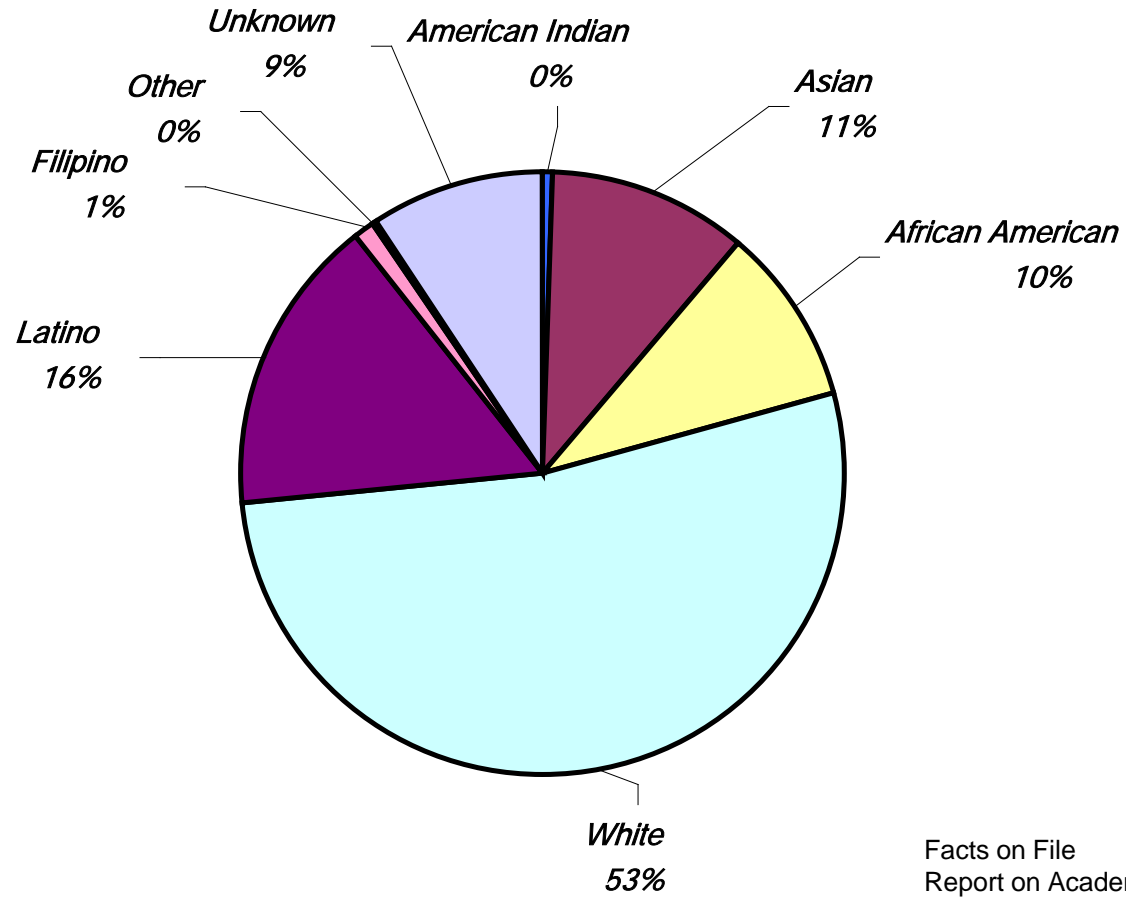

**Report on Student
and Employee Diversity
2007-08**

San Diego Community College District

A decorative graphic at the bottom of the page consisting of a dark blue gradient area on the left, a black horizontal bar, and a light blue gradient area on the right.

City of San Diego Total Population

SANDAG
San Diego Regional Agency

Student Ethnicity

Fall 2008

City College Student Ethnicity Fall 2008

Mesa College Student Ethnicity Fall 2008

Miramar College Student Ethnicity Fall 2008

All Colleges Student Ethnicity Fall 2008

Continuing Education Student Ethnicity Fall 2008

Employee Diversity

Fall 2007

SDCCCD Total Employees

Facts on File
Report on Academic Year 2007-2008

District Office Total Employees