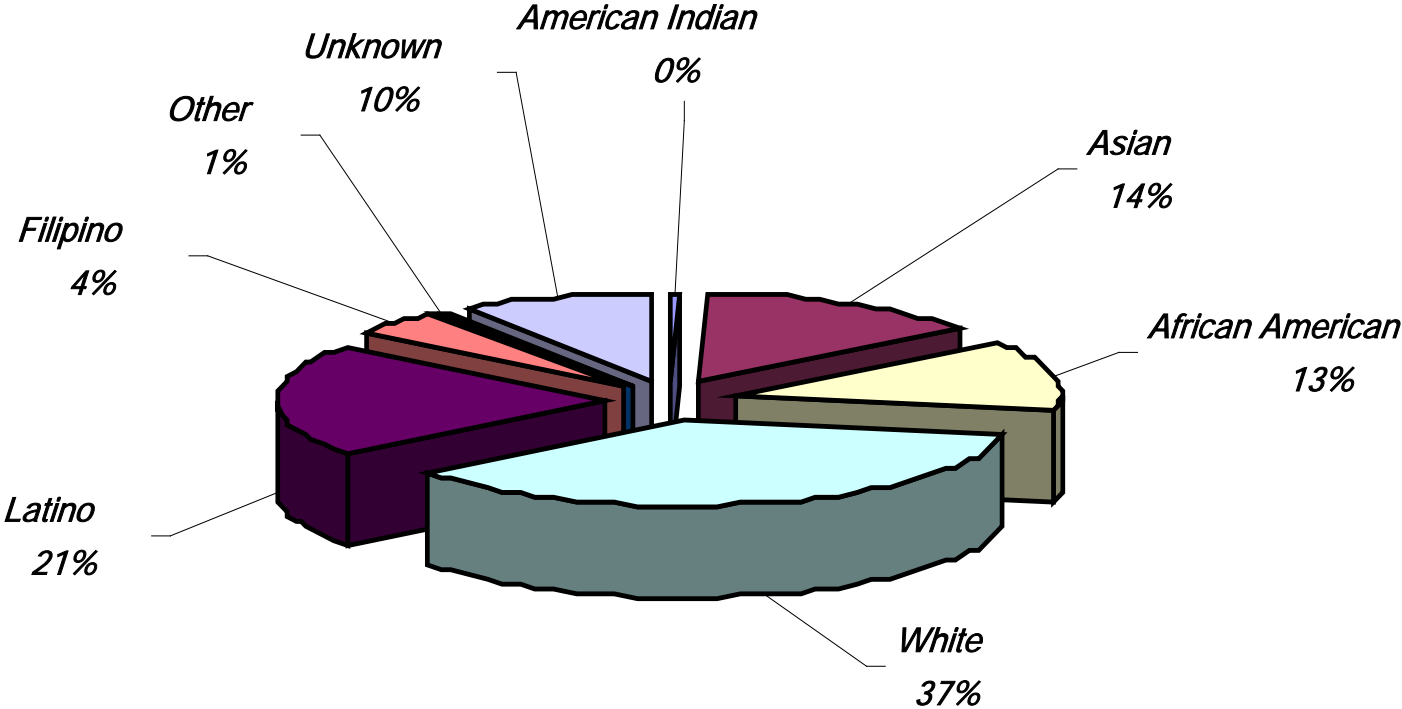

SDCCD Classified Employees

Facts on File
Report on Academic Year 2007-2008