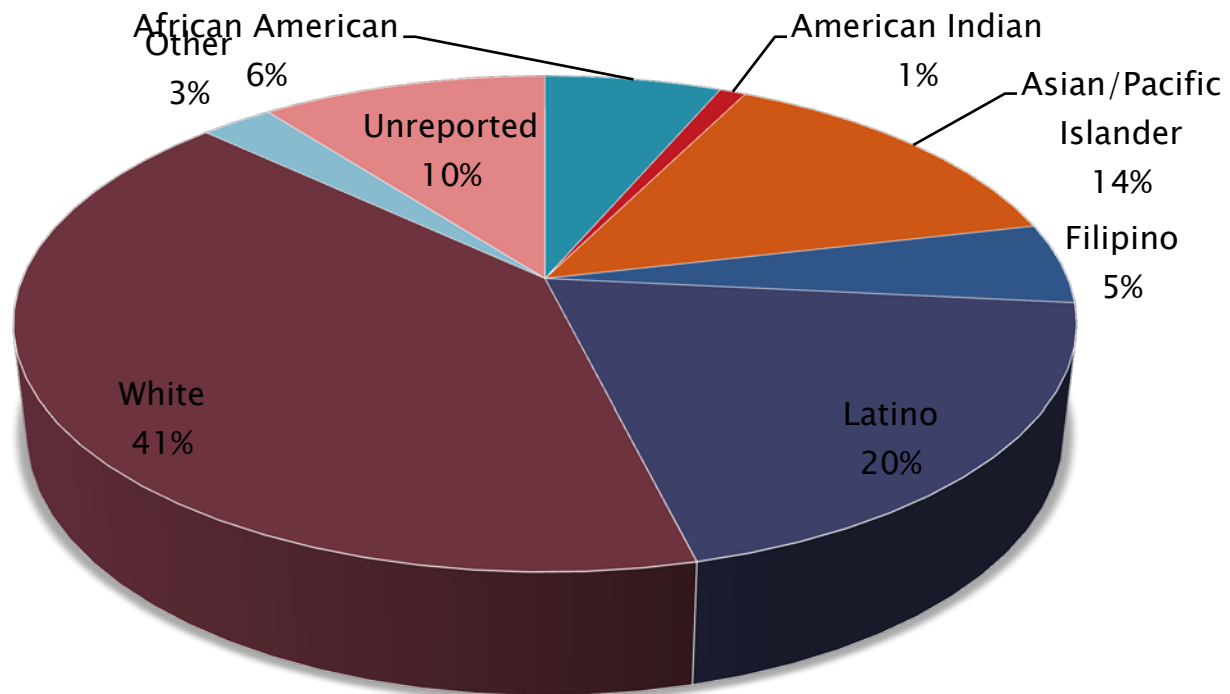

**Report on Student
and Employee Diversity
2007-08**

San Diego Community College District

A decorative graphic at the bottom of the page consisting of a dark blue gradient area on the left, a black horizontal bar, and a light blue gradient area on the right.

City of San Diego Total Population

SANDAG
San Diego Regional Agency

Student Ethnicity

Fall 2008

City College Student Ethnicity Fall 2008

Mesa College Student Ethnicity Fall 2008

Miramar College Student Ethnicity Fall 2008

All Colleges Student Ethnicity Fall 2008

Continuing Education Student Ethnicity Fall 2008

Employee Diversity

Fall 2007

SDCCCD Total Employees

Facts on File
Report on Academic Year 2007-2008

District Office Total Employees