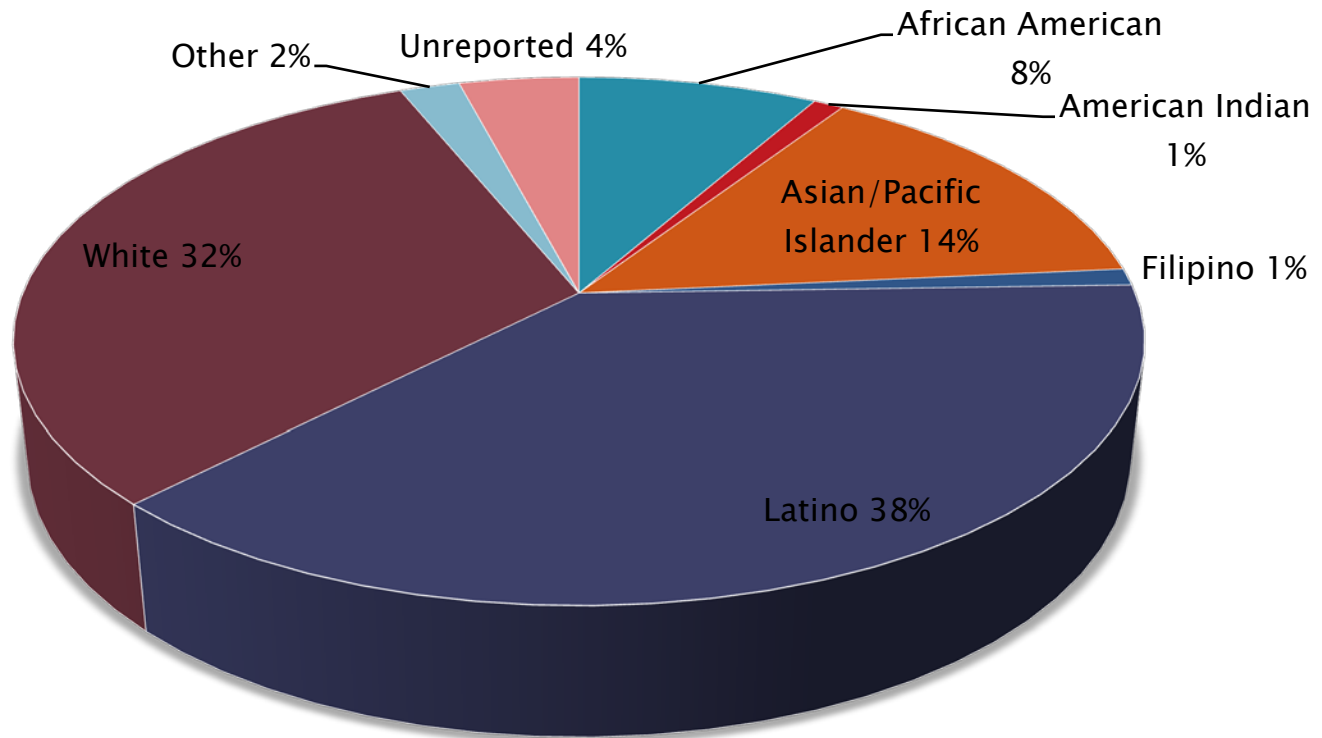

**Report on Student
and Employee Diversity
2007-08**

San Diego Community College District

A decorative graphic at the bottom of the page consisting of a dark blue gradient area on the left, a black horizontal bar, and a light blue gradient area on the right.

City of San Diego Total Population

SANDAG
San Diego Regional Agency

Student Ethnicity

Fall 2008

City College Student Ethnicity Fall 2008

Mesa College Student Ethnicity Fall 2008

Miramar College Student Ethnicity Fall 2008

All Colleges Student Ethnicity Fall 2008

Continuing Education Student Ethnicity Fall 2008

Employee Diversity

Fall 2007

SDCCCD Total Employees

Facts on File
Report on Academic Year 2007-2008

District Office Total Employees