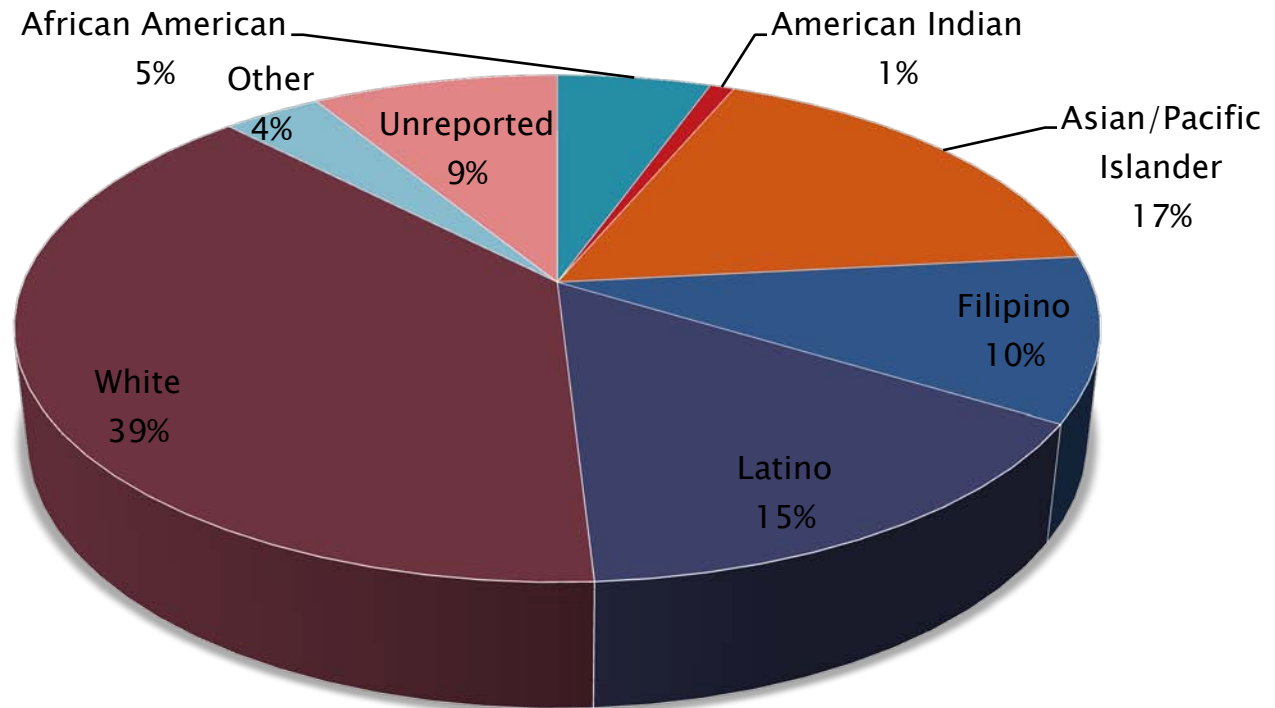

**Report on Student
and Employee Diversity
2007-08**

San Diego Community College District

A decorative graphic at the bottom of the page consisting of a dark blue gradient area on the left, a black horizontal bar, and a light blue gradient area on the right.

City of San Diego Total Population

SANDAG
San Diego Regional Agency

Student Ethnicity

Fall 2008

City College Student Ethnicity Fall 2008

Mesa College Student Ethnicity Fall 2008

Miramar College Student Ethnicity Fall 2008

All Colleges Student Ethnicity Fall 2008

Continuing Education Student Ethnicity Fall 2008

Employee Diversity

Fall 2007

SDCCCD Total Employees

Facts on File
Report on Academic Year 2007-2008

District Office Total Employees